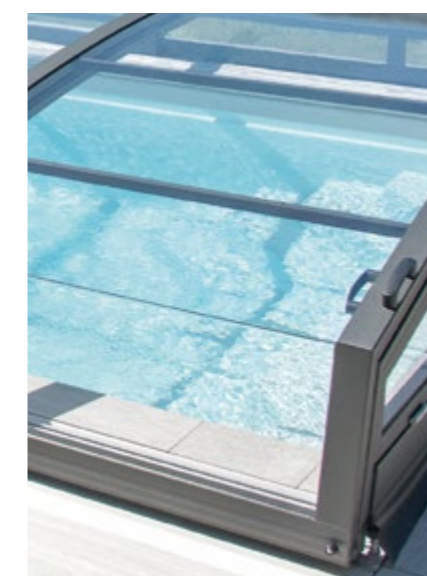

Standard features

Glazing

When it comes to materials, it's crystal-clear that Polyfaser uses only the best. Our top-quality, 4 mm thick, solid polycarbonate panels are impact-resistant and shatterproof, and UV-stabilised on both sides. Highly resistant to weather, ageing and temperature, for long-term protection.