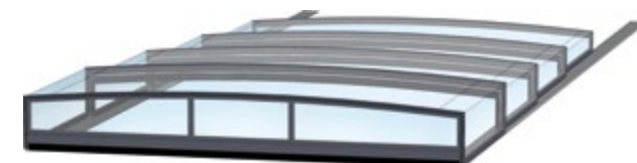

OPAL

- Contemporary, rectangular design
- Low-profile
- Available with runner on one side on request
- Sturdy, durable aluminium construction
- Perfectly clear, impact-resistant polycarbonate panels
- Front panel flips up